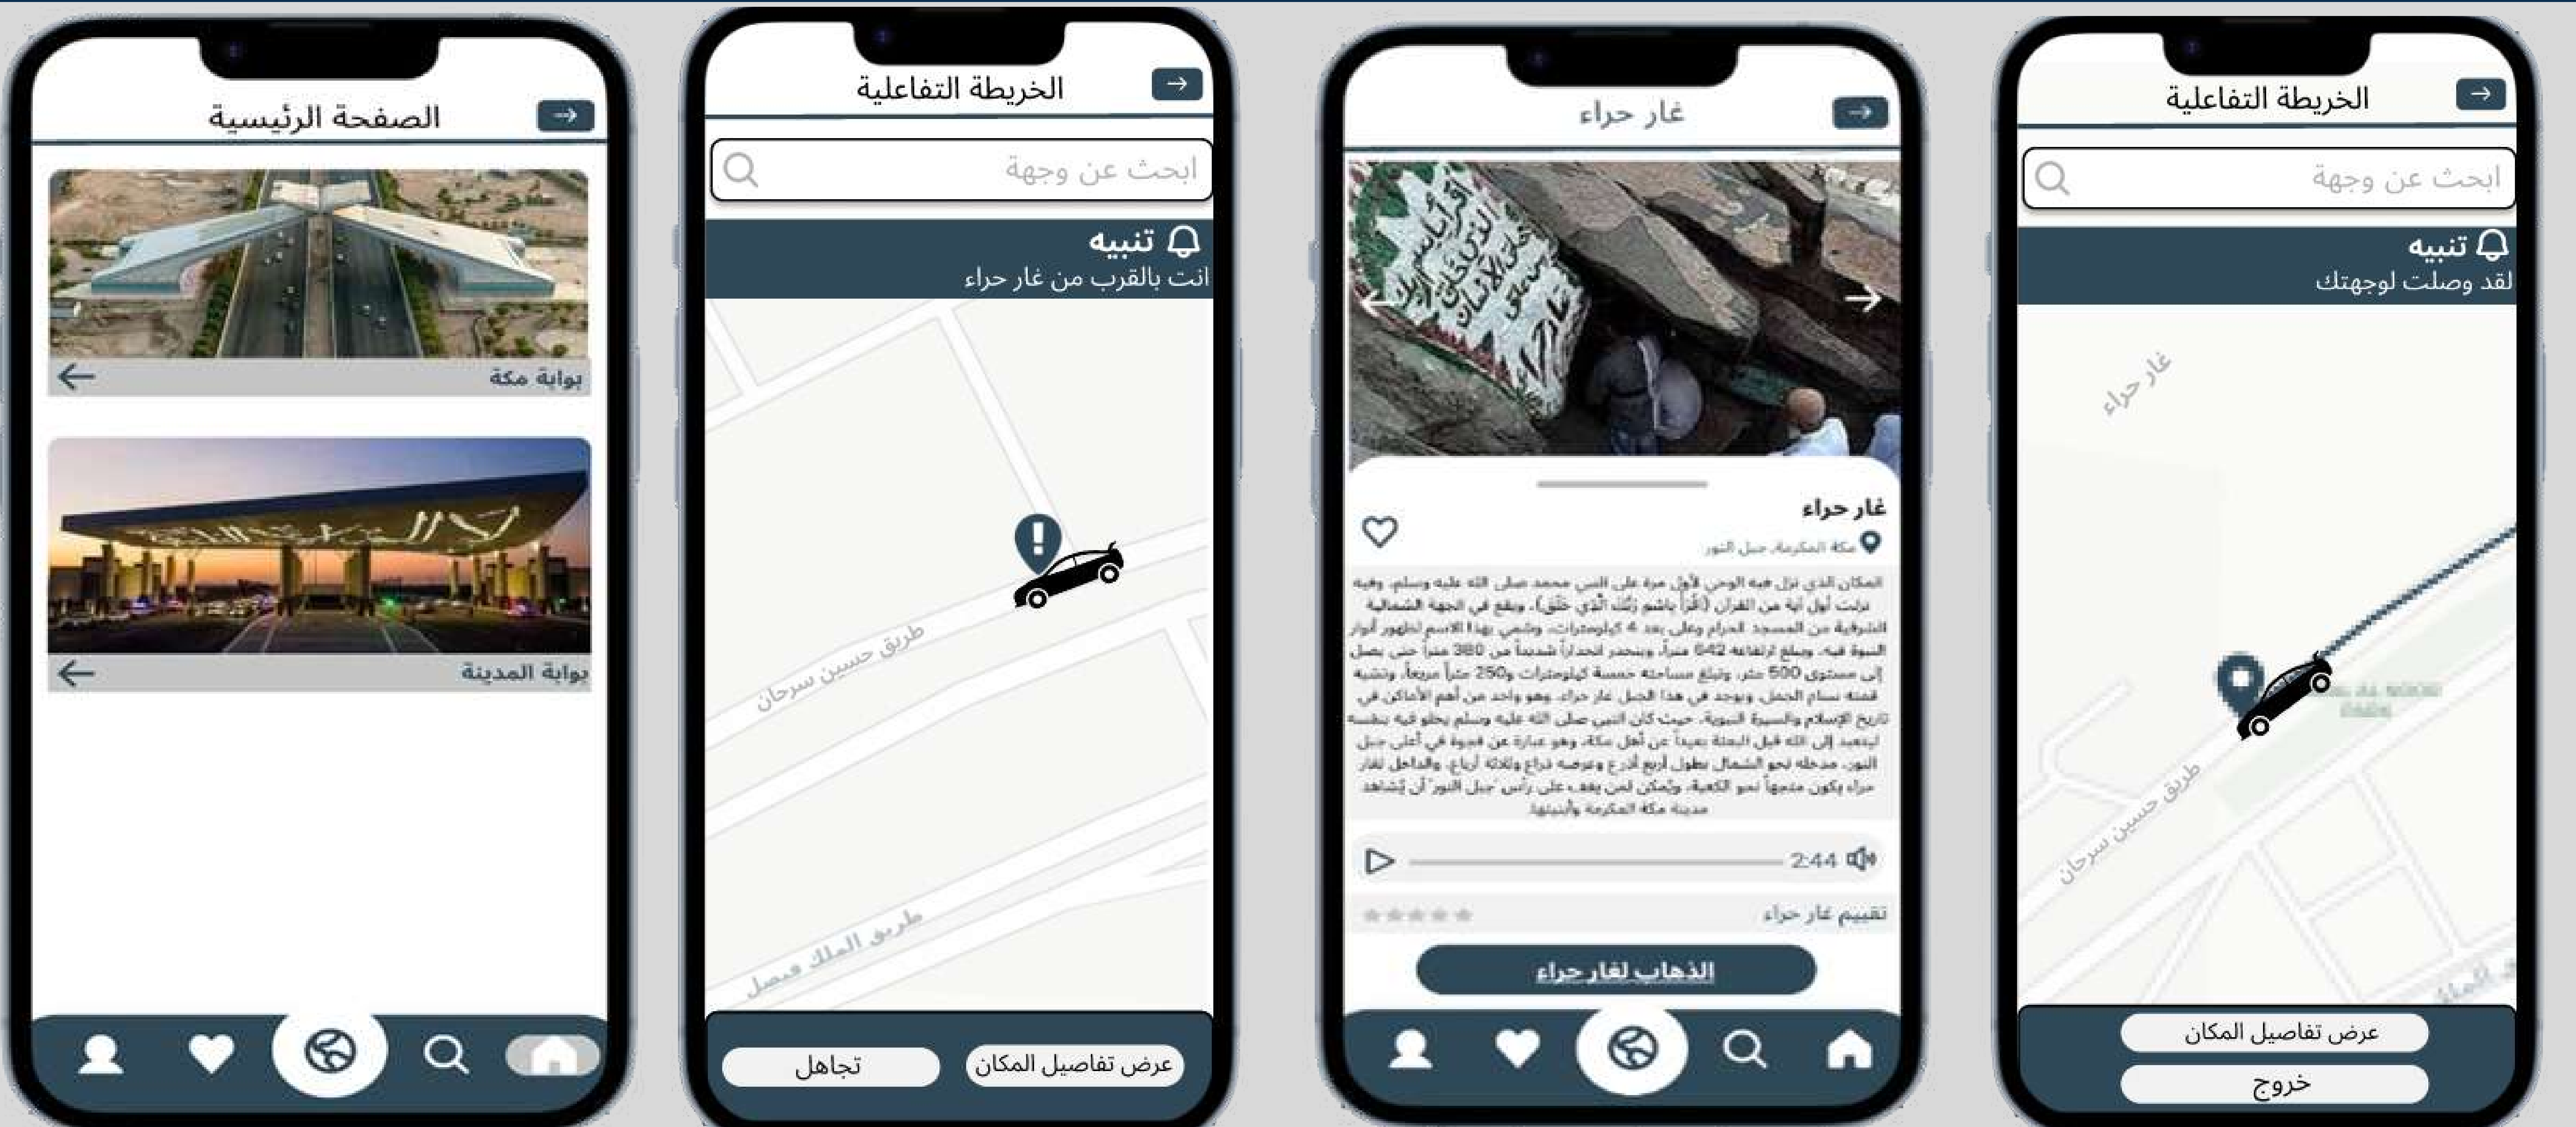

APPLICATION INTERFACES

CONTACT US

Rihlaty2023@gmail.com

"Serving the Hujajj and Tourists is an Honour for us"