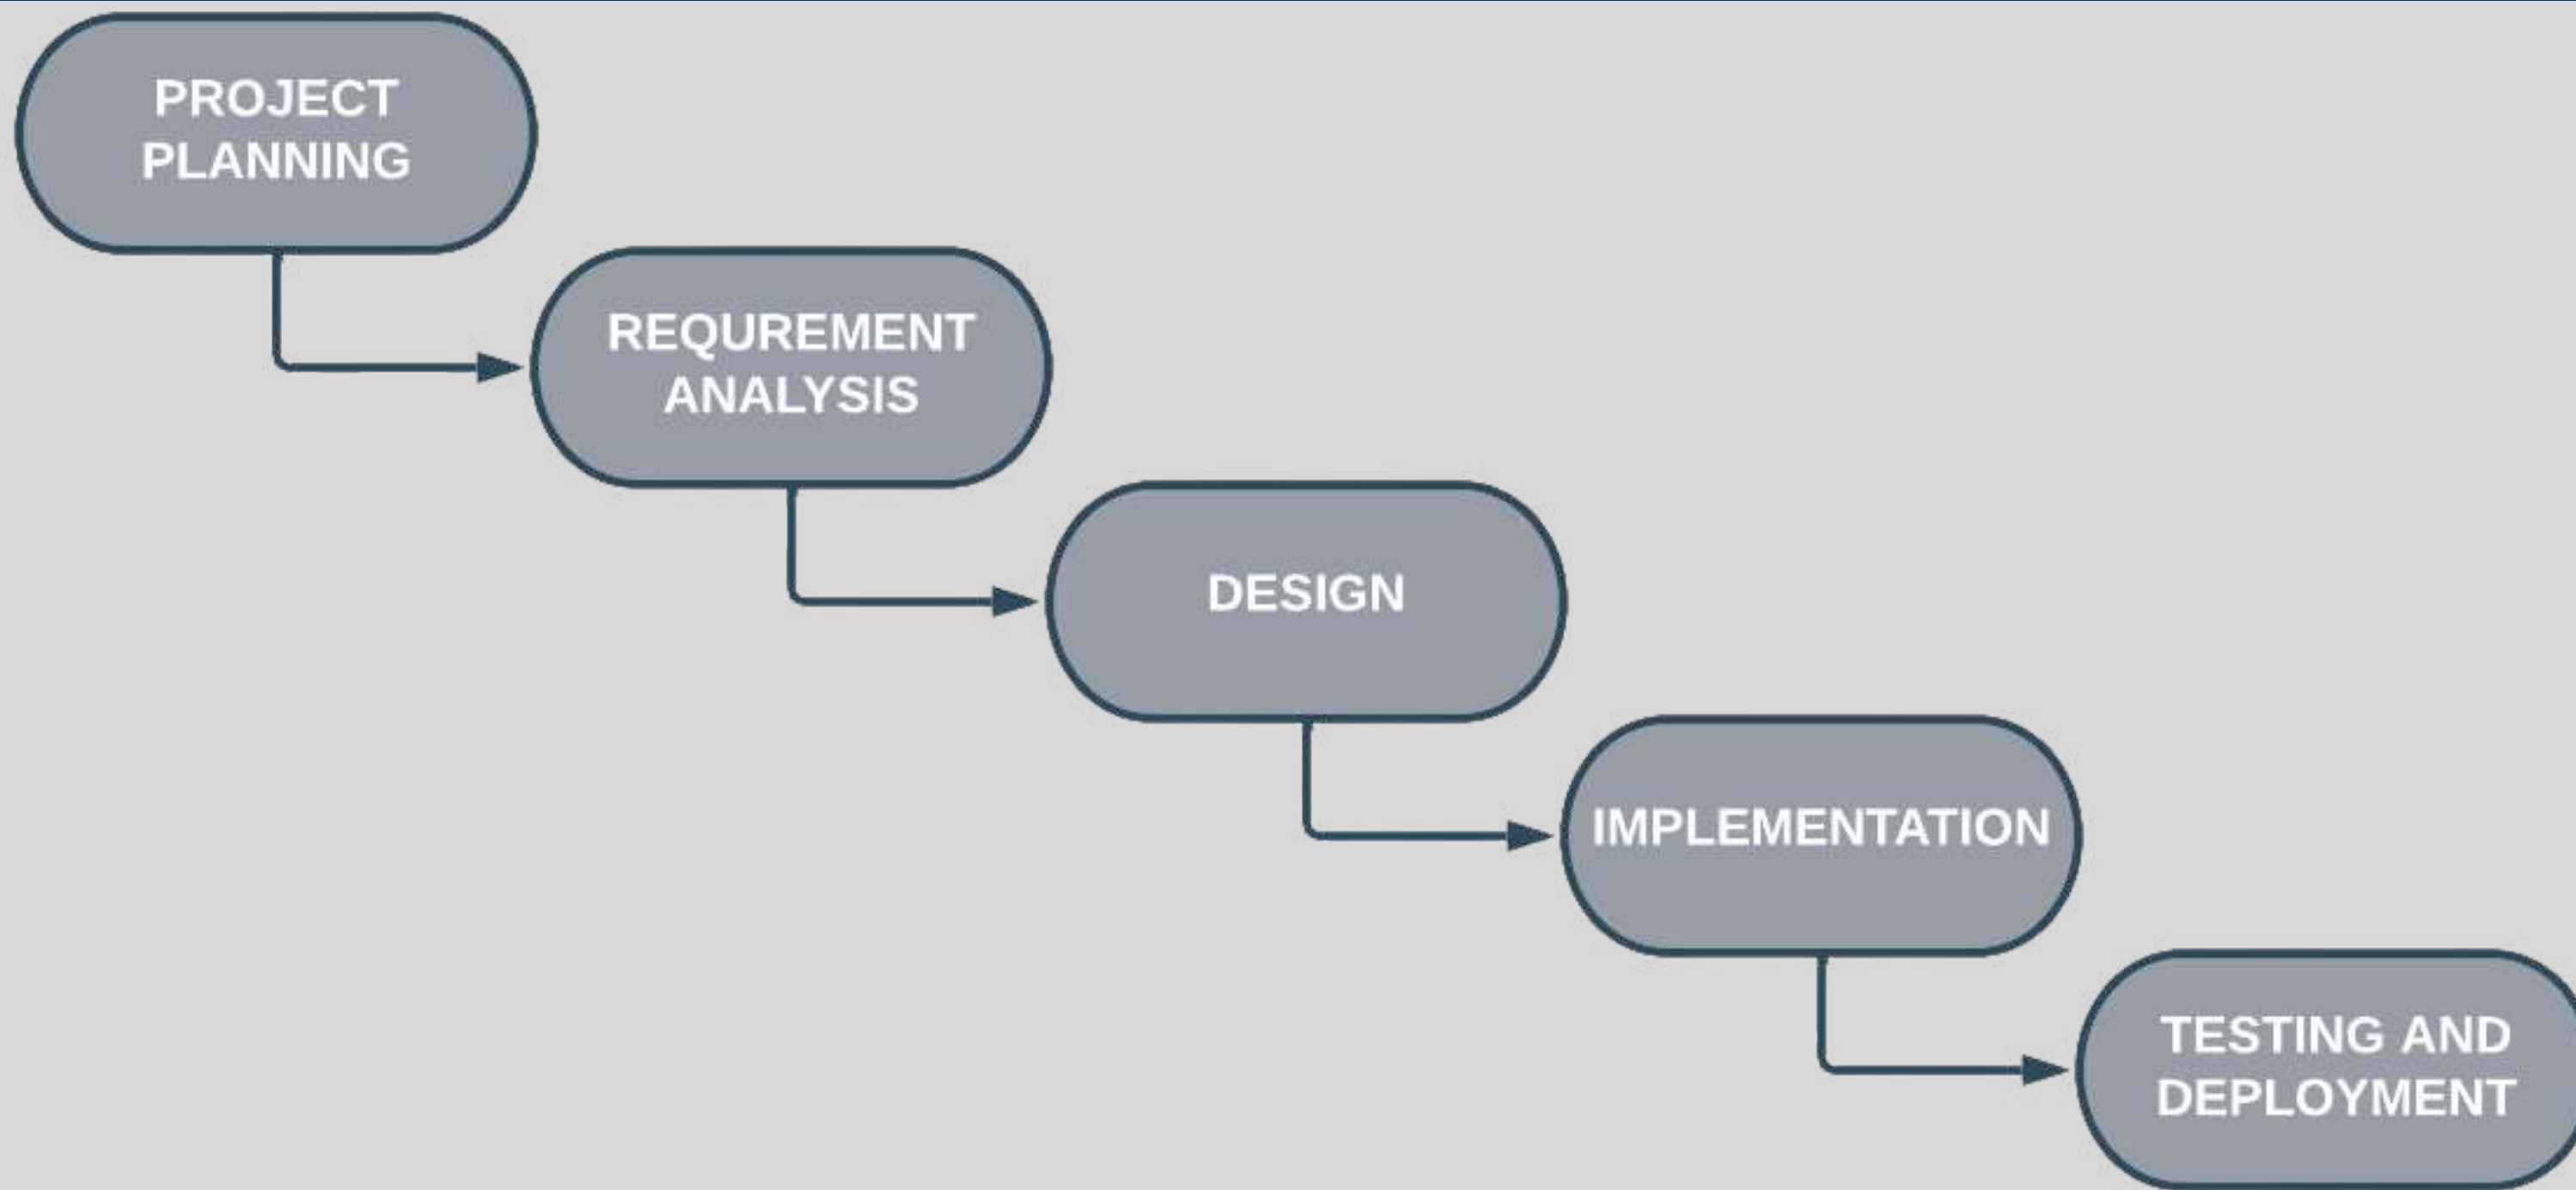

## ABSTRACT

Many Muslims visit Makkah and Medina Cities for Hajj, Umrah, or tourism. They want to explore these sacred Islamic landmarks and perform Hajj and Umrah correctly. <<Rihlaty | رحلتي >> guides the pilgrim and provides him with the required knowledge to perform his Mansak rightly. Rihlaty application also helps tourists and visitors discover important historical monuments and places, such as the Gar of Hira in Makkah, and the battles of the Prophet Muhammad in Medina. The application provides historical stories based on the geolocation of the visited areas using GPS and Google Maps.

## AIMS & OBJECTIVE

" Rihlaty | رحلتي " aims to guide tourists to Islamic landmarks through interactive maps, offering historical stories about Makkah and Medina, and learning to perform Hajj, Umrah, and knowing the boundaries of Mina, Arafat, and Muzdalifah.

## METHODOLOGY

## APPLICATION INTERFACES